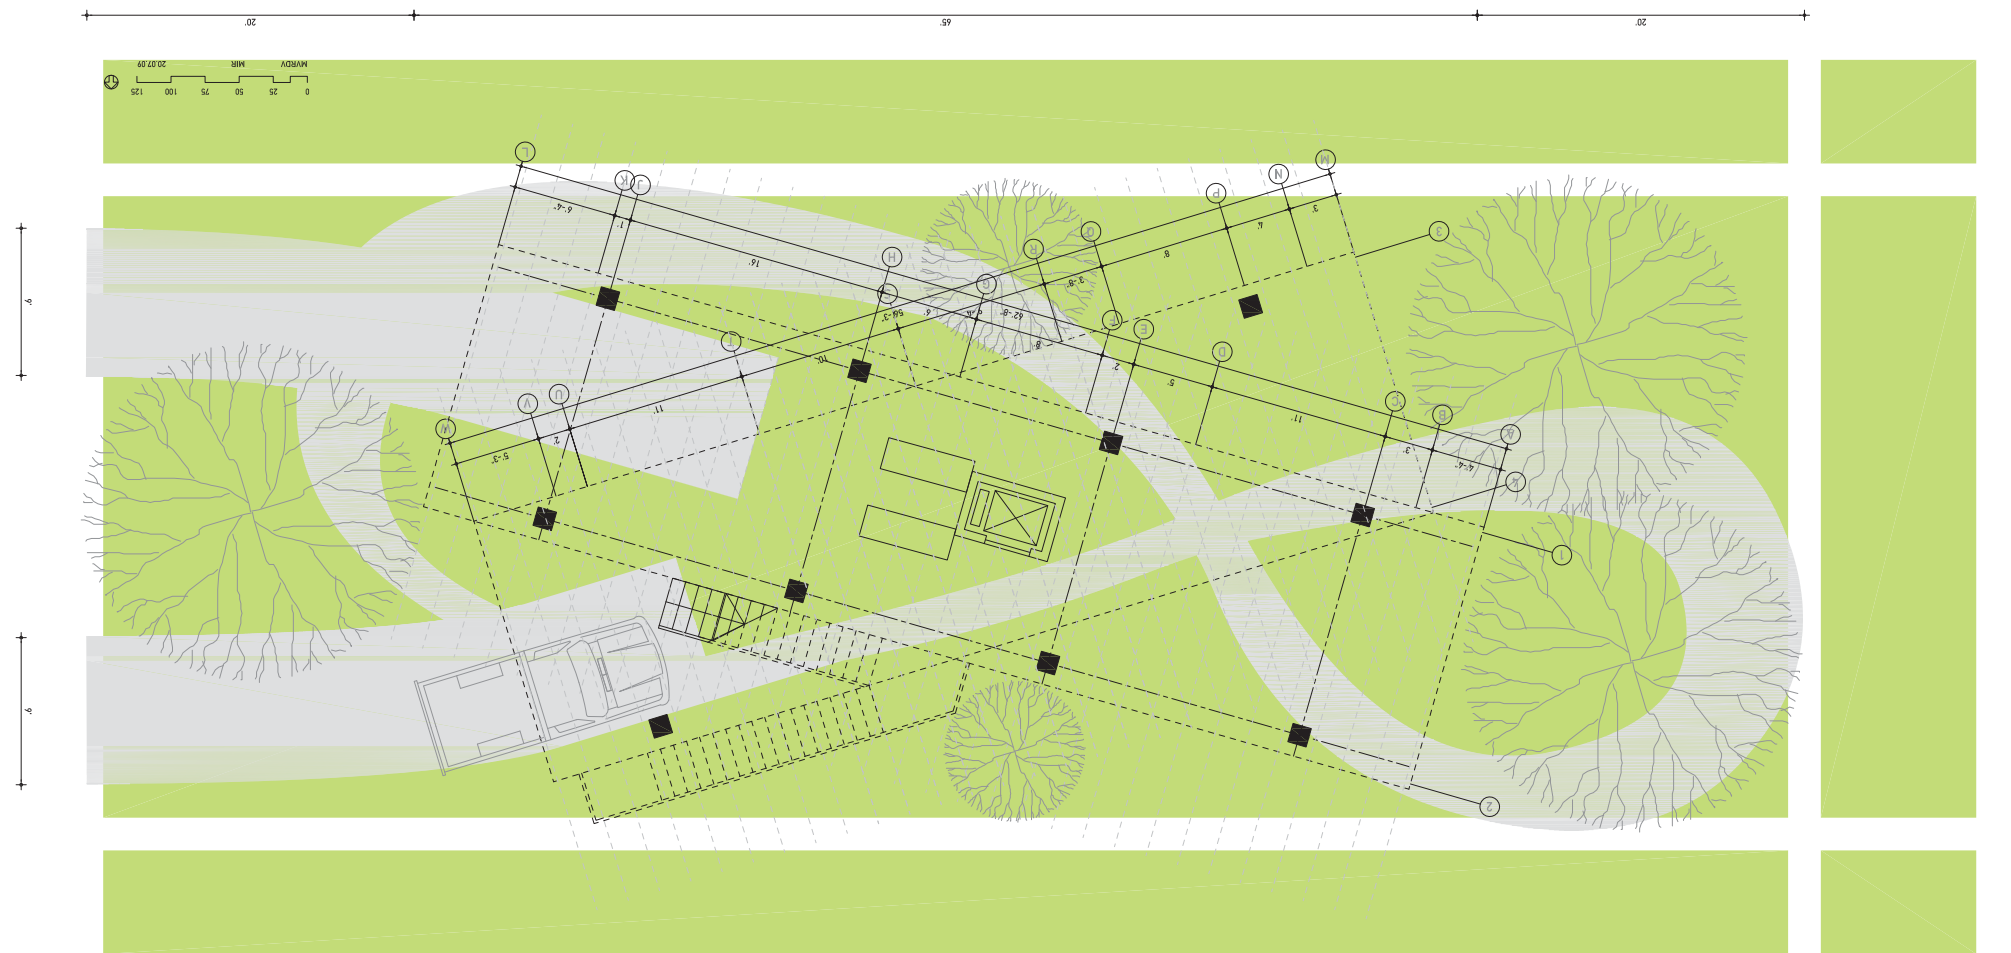

MODELSHOT NO 2

NO 2  
'twin shotguns'

STREETVIEW NO 2

VIEW FROM GARDEN NO 2

INTERIOR VIEW NO 2

SECTION NO 2

# GROUND FLOORPLAN NO 2

# 1ST FLOOR NO 2-A

2ND FLOOR NO 2-A

ROOFPLAN NO 2

091120  
MVRDV